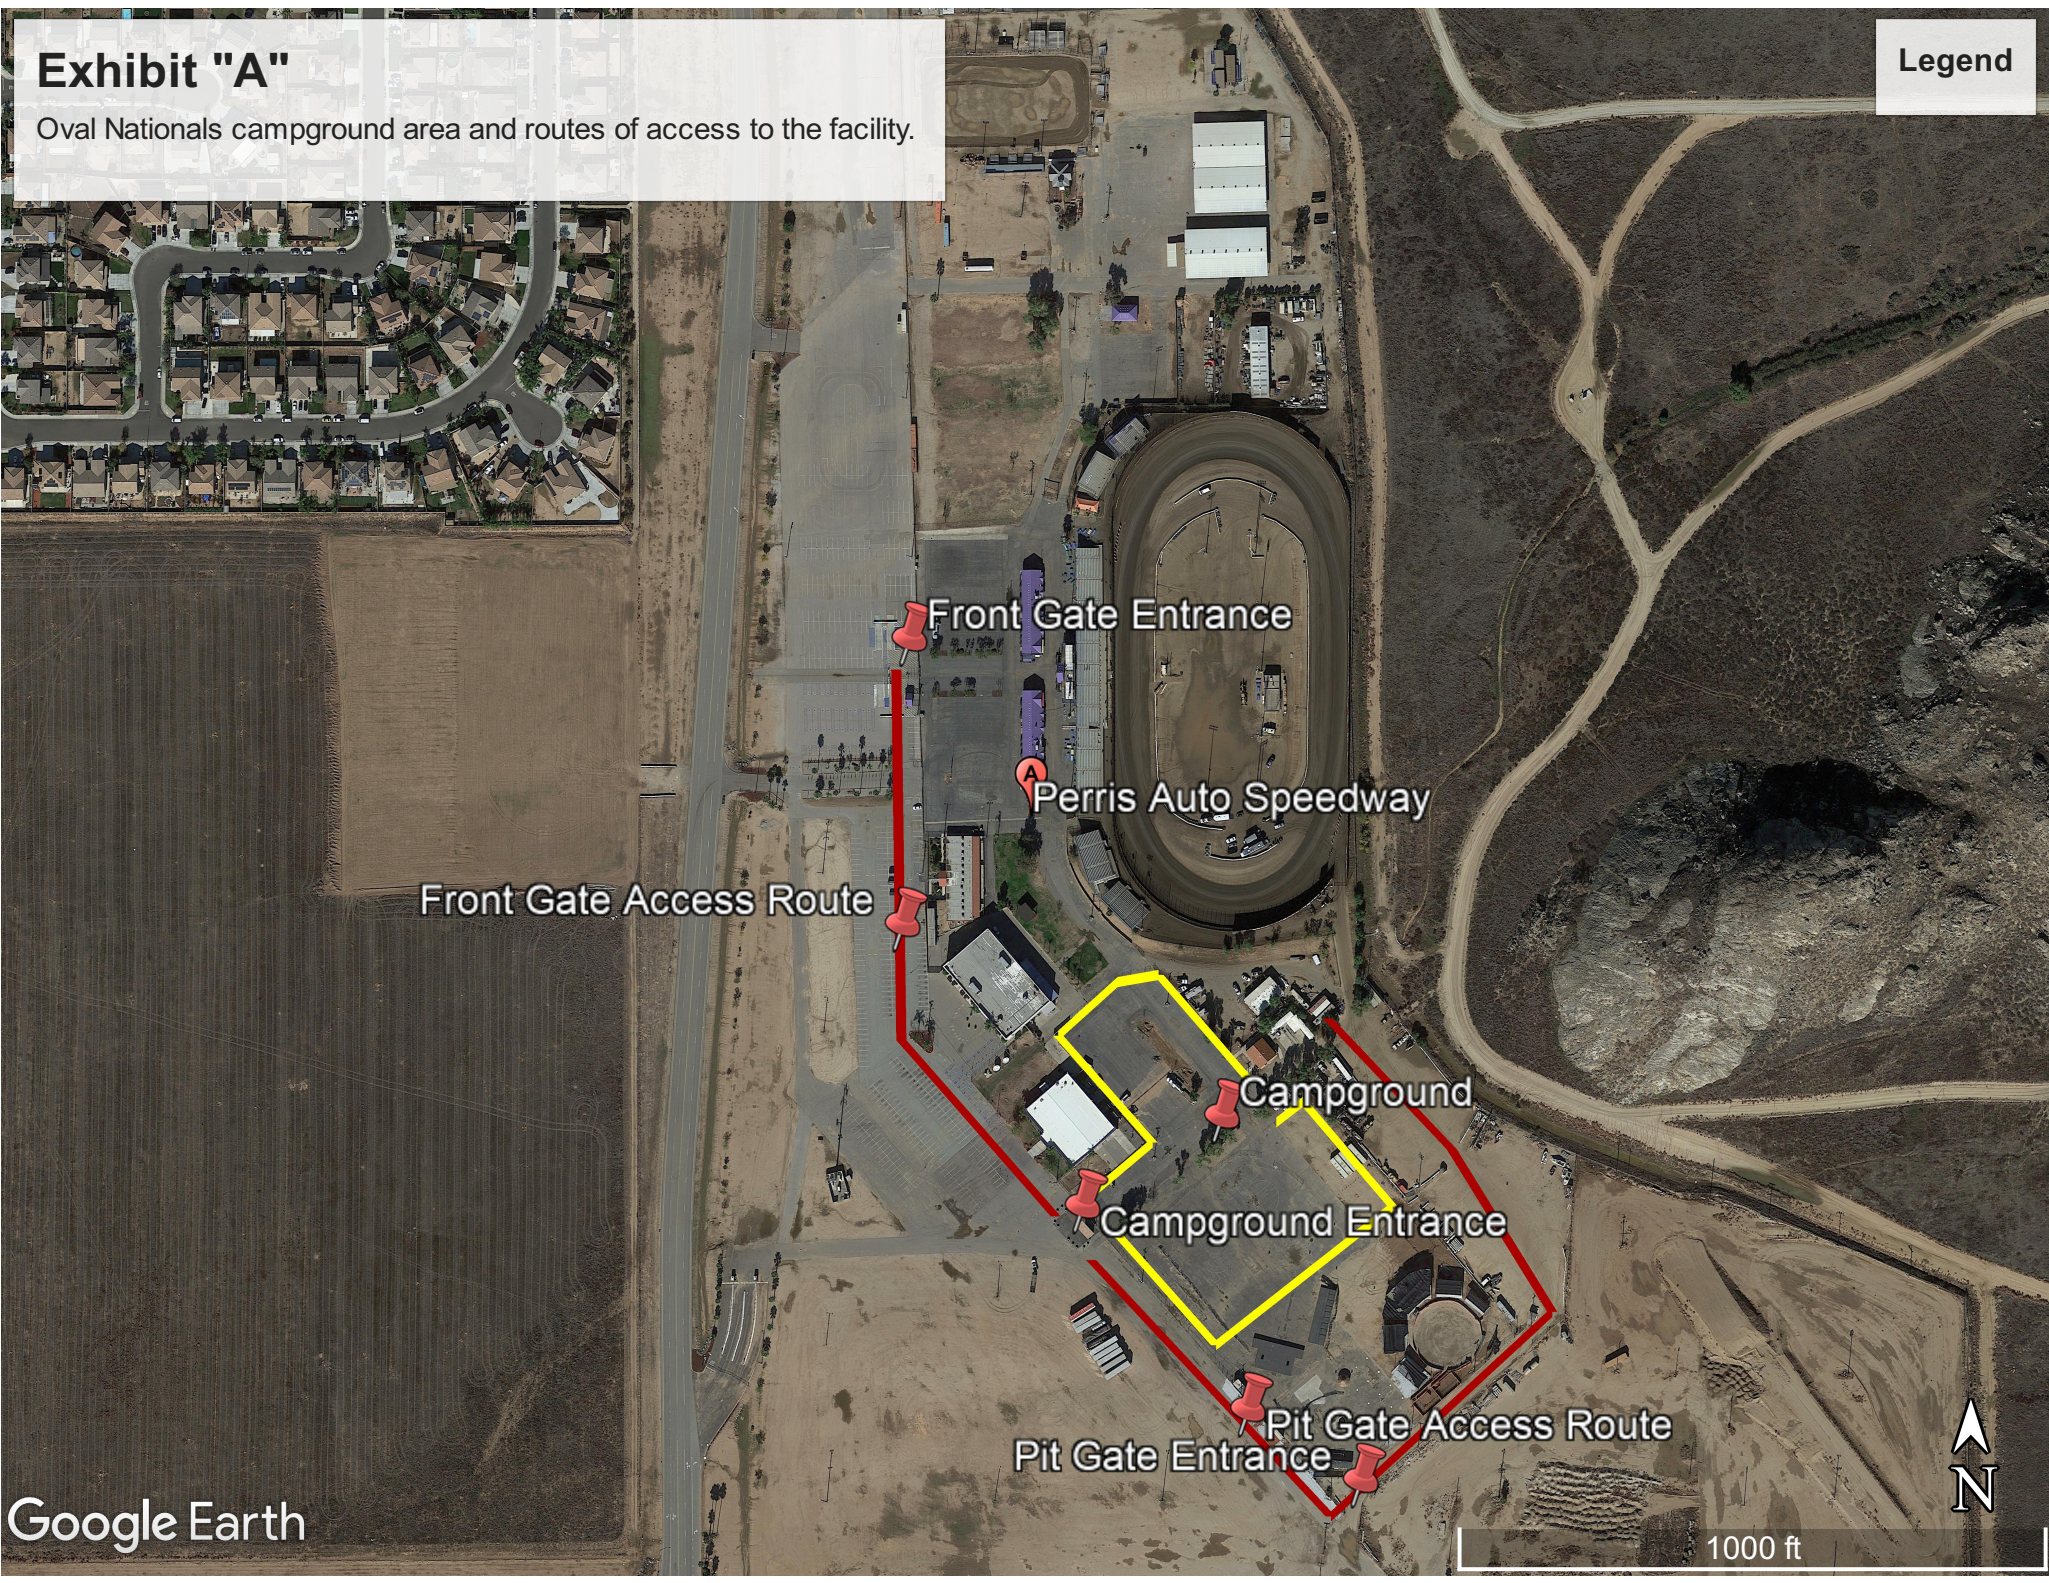

Exhibit "A"

Oval Nationals campground area and routes of access to the facility.

Legend

Front Gate Access Route

Front Gate Entrance

Perris Auto Speedway

Campground

Campground Entrance

Pit Gate Access Route

Pit Gate Entrance